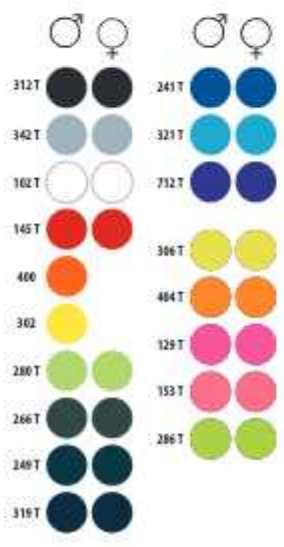

18 COLORI E 8 TAGLIE

SOL'S SPORTY
11939

MESH DI POLIESTERE 140
100% poliestere effetto traspirante

♂	XXS	XS	S	M	L	XL	XXL	3XL
A/B	66/44	68/47	70/50	72/53	74/56	76/59	78/62	80/65
♂	10	50	8,7 KG 55 X 36 X 23 CM					

SOL'S SPORTY
Women 01159

MESH DI POLIESTERE 140
100% poliestere effetto traspirante

♀	XS	S	M	L	XL	XXL
A/B	60/41	62/44	64/47	66/50	68/53	70/56
♀	10	50	5 KG 56 X 37 X 23 CM