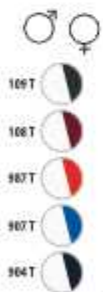

SOL'S MILKY LSL

02943

JERSEY 150

100% cotone

semipettinato Ringspun

	S	M	L	XL	XXL
 A/B	64/43	66/46	68/49	70/52	71/55
 10	9 KG 45 X 32 X 18 CM