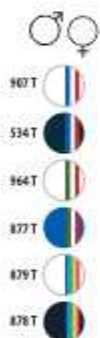

SOL'S CAMO
Men 01188
SOL'S CAMO
Women 01187

JERSEY 150
100% cotone
semipettinato Ringspun

♂	S	M	L	XL	XXL
A/B	70/48	72/51	74/54	76/57	78/61

10	50	5 KG	53 X 36 X 18 CM

♀	S	M	L	XL	XXL
A/B	63/41	65/44	67/47	69/50	71/53

10	50	5 KG	49 X 52 X 22 CM

STAMPA ALL-OVER