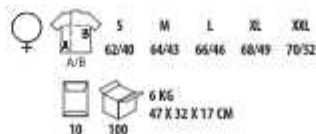

CARTELLA COLORI SOLD Group

102 Bianco	145 Rosso	225 Blu atollo	268 Kaki	285 Verde menta	399 Nero profonda	321 Acqua	400 Arancio
136 Rosa orchidea	158 Corallo	241 Blu royal	272 Verde prato	390 Ash⁽¹⁾	318 Blu navy	350 Grigio medio melange⁽²⁾	712 Viola scuro
140 Fucsia	167 Rosso Borgogna	244 Denim	280 Verde mela	381 Giallo oro	319 Blu offshore	384 Grigio scuro	

(1) Ash: 88% cotone / 2% viscosa - (2) Grigio medio melange: 85% cotone / 15% viscosa