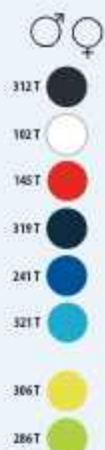

SOL'S SPORTY LSL
Men 02071

SOL'S SPORTY LSL
Women 02072

MESH 140
100% poliestere effetto traspirante

	S	M	L	XL	XXL	3XL
A/B	70/49	72/52	74/55	76/58	77/61	78/64
S	11 KG 55 X 36 X 26 CM					
A/B	XS	S	M	L	XL	XXL
A/B	60/41	62/44	64/47	66/50	68/53	70/56
S	11 KG 55 X 36 X 26 CM					

TRASPIRANTE