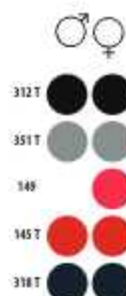

♂	A/B	S	M	L	XL	XXL	3XL
		70/54	72/57	74/60	76/63	78/66	80/69

1	10	4,6 KG	64 X 42 X 38 CM

♀	A/B	S	M	L	XL	XXL
		66/50	62/52	64/54	66/56	68/58

1	10	4,6 KG	64 X 42 X 38 CM